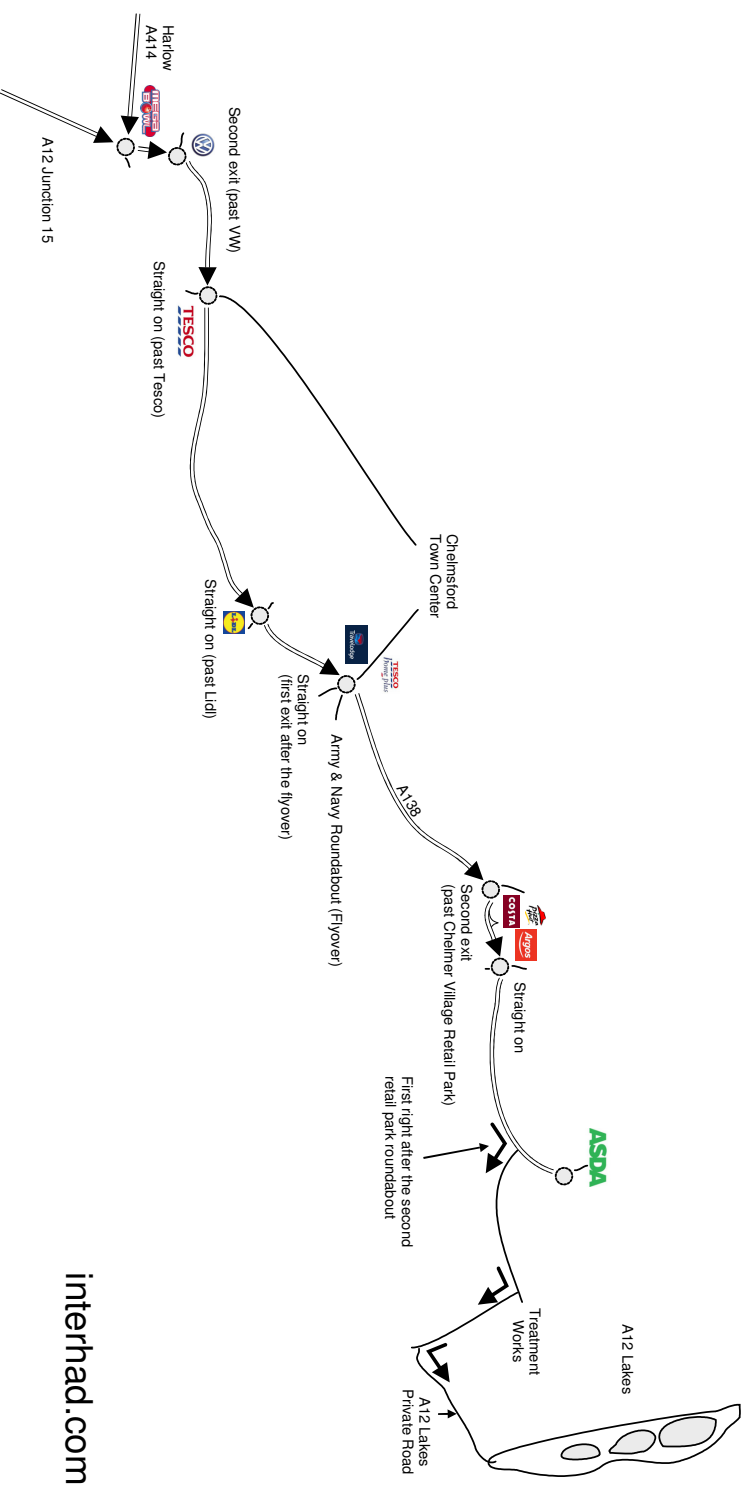

Lat: 51.73 Lng: 0.52  
A12 Cuton Lakes,  
Entrance adjacent to  
Sandford Mill Lock Bridge,  
Brook End Road South,  
Chelmer Village,  
Chelmsford,  
Essex,

**CM2 6NX**

interhad.com

Lat: 51.73 Lng: 0.52  
A12 Cuton Lakes,  
Entrance adjacent to  
Sandford Mill Lock Bridge,  
Brook End Road South,  
Chelmer Village,  
Chelmsford,  
Essex,