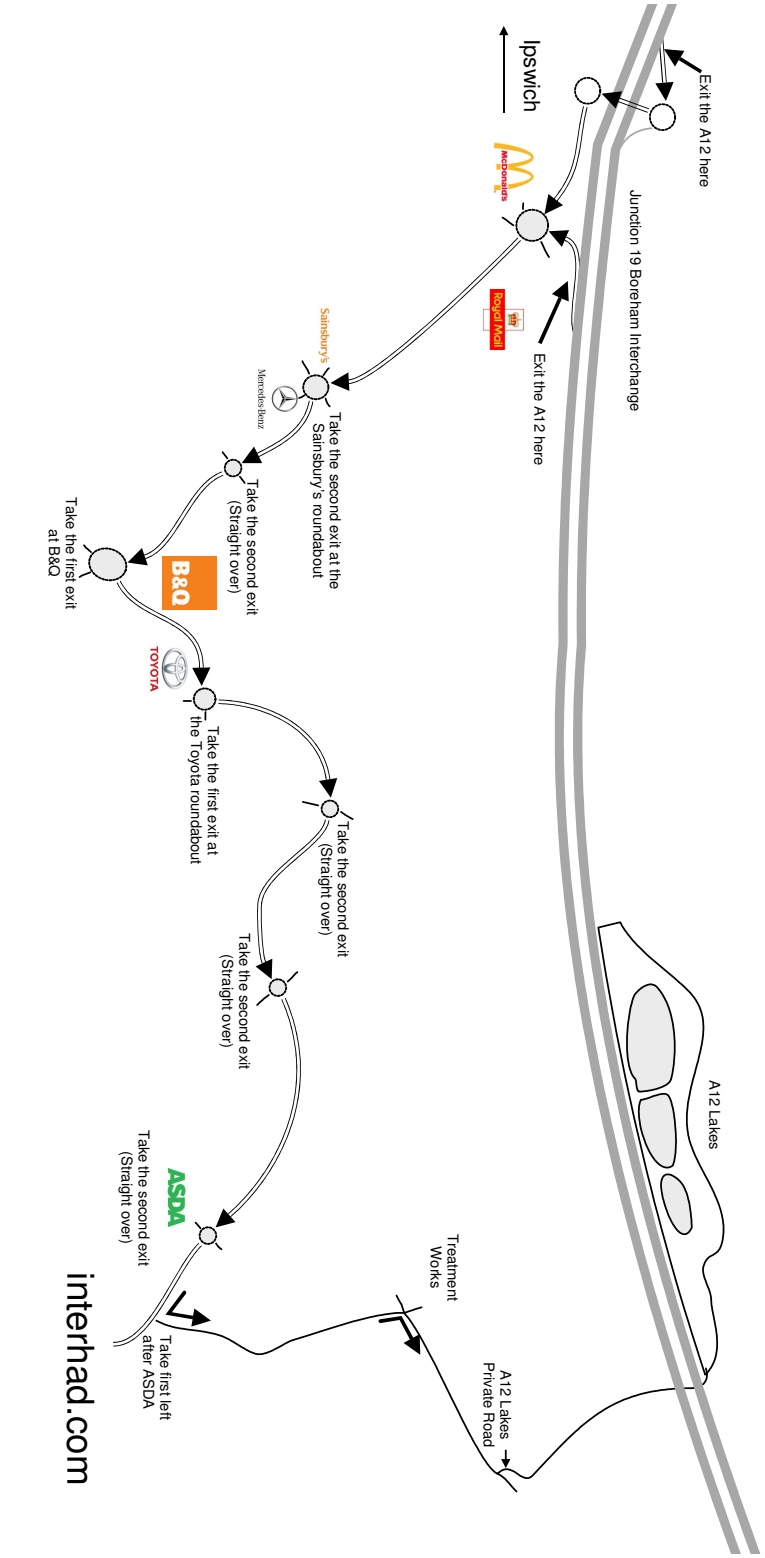

interhad.com

Lat: 51.73 Lng: 0.52
A12 Cuton Lakes,
Entrance adjacent to
Sandford Mill Lock Bridge,
Brook End Road South,
Chelmer Village,
Chelmsford,
Essex,

CM2 6NX

A12 Lakes
Cuton
www.a12lakes.co.uk
07958 33 66 91

London